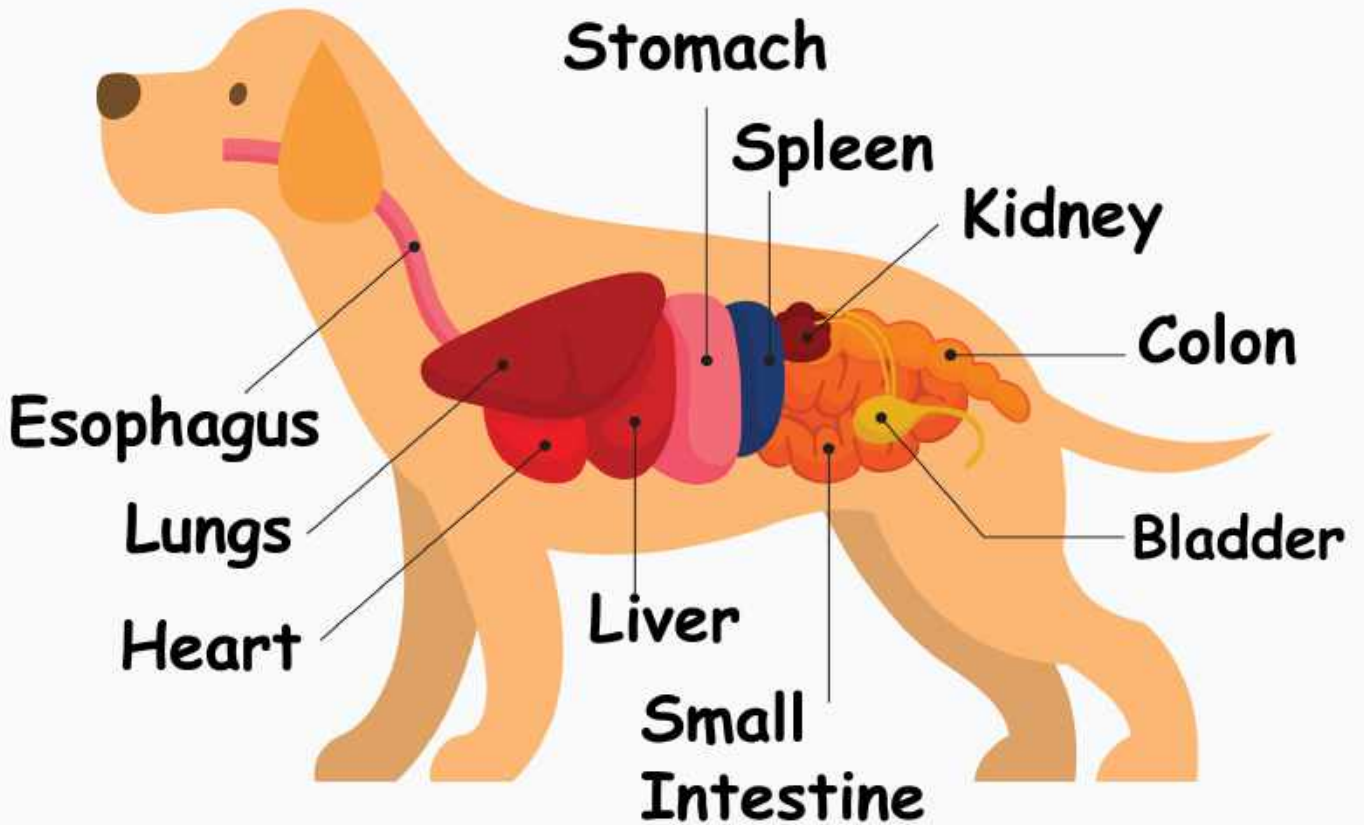

Dog's eyes contain a special membrane, which allows them to see in the dark.

Dog's can hear about 4 times the distance of a human.

Dog's can recognize more than 150 words.

Dog's curl up in a ball when they sleep because of an age-old instinct to protect their vital organs.

A one year old dog is a mature, physically, as a 15 years old human.

Dog's have about 1,700 taste buds, but cats only 473.

name: \_\_\_\_\_

# Dog Anatomy

name: \_\_\_\_\_