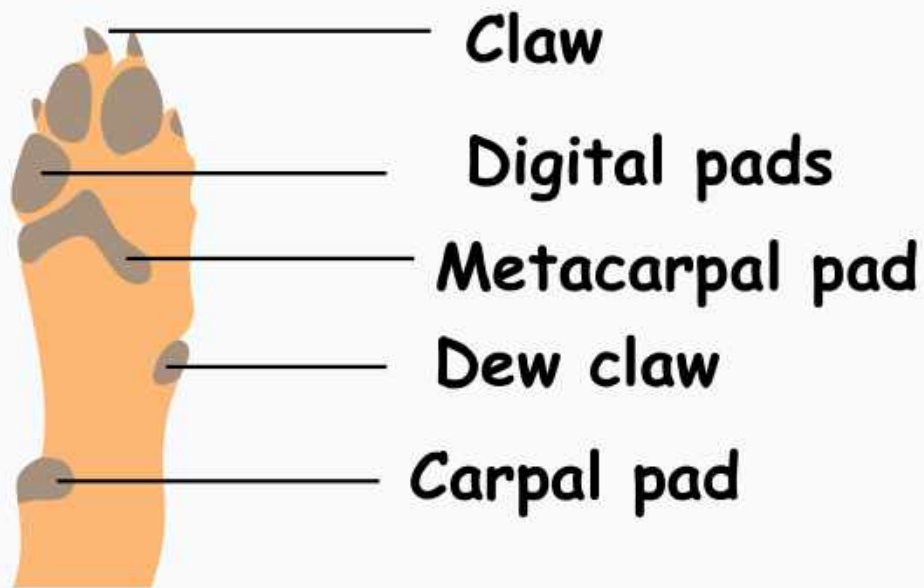

name: _____

Dog Anatomy